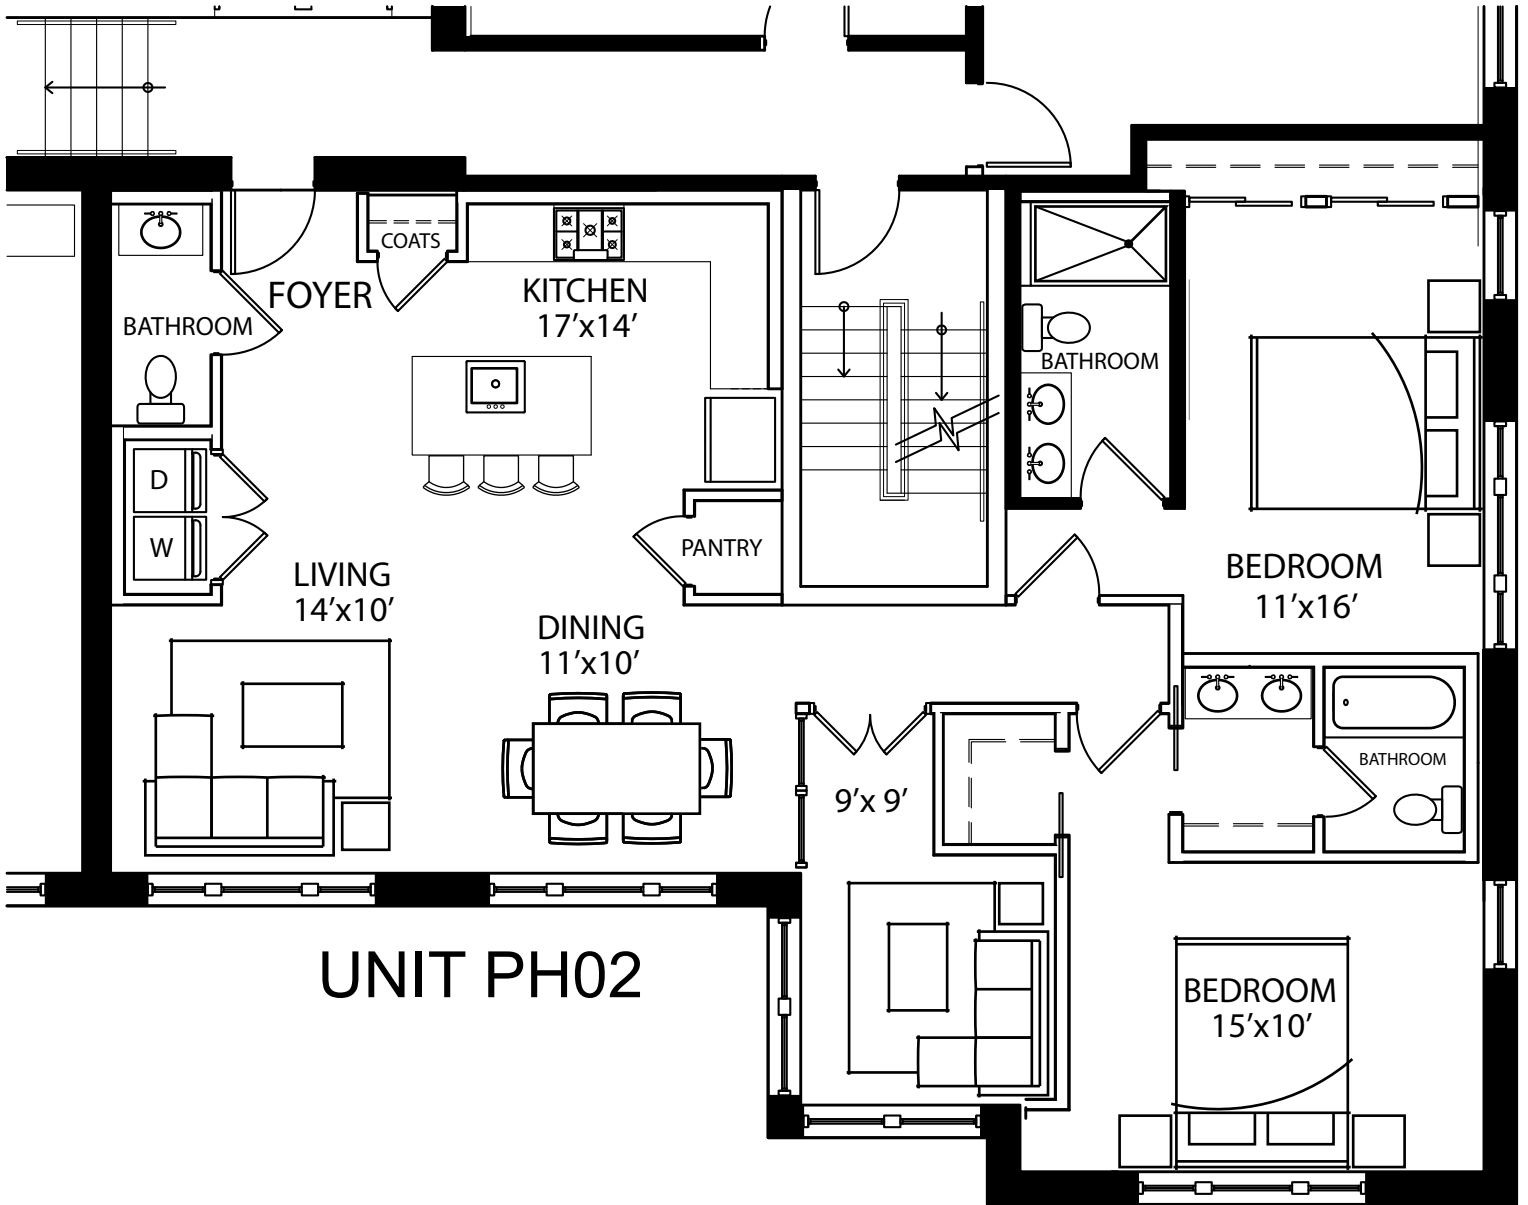

1475 sf.

LAWRENCE HOUSE

Square footage is approximate, information deemed reliable but not guaranteed.
For more information contact hinesgroupsales@ttrsir.com

All dimensions are approximate and subject to final verification. Sizes, finishes and layout may be different across units in the same tier. Verify all dimensions and finishes with sales manager.