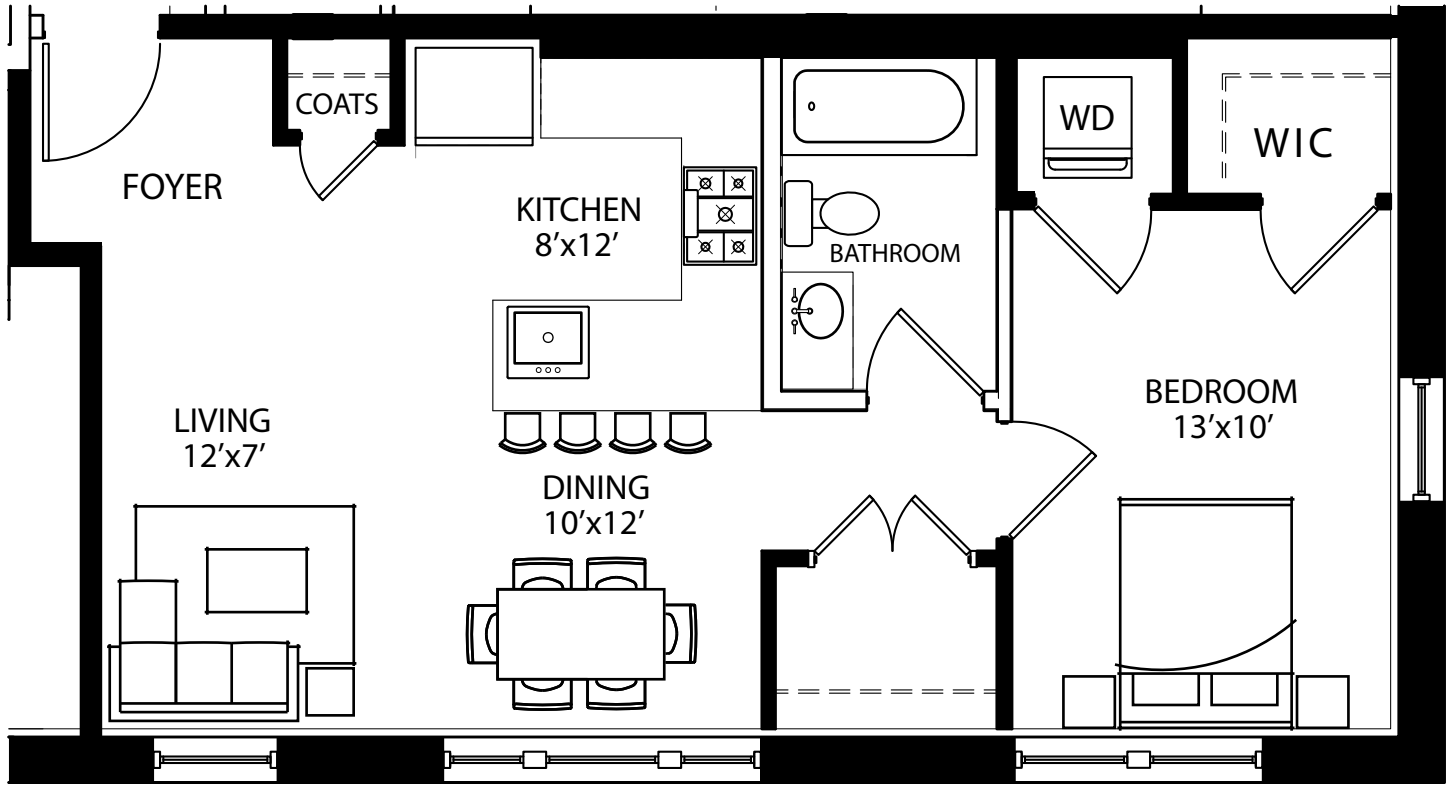

681 sf.

UNIT 403

LAWRENCE HOUSE

Square footage is approximate, information deemed reliable but not guaranteed.
For more information contact hinesgroupsales@ttrsir.com

All dimensions are approximate and subject to final verification. Sizes, finishes and layout may be different across units in the same tier. Verify all dimensions and finishes with sales manager.