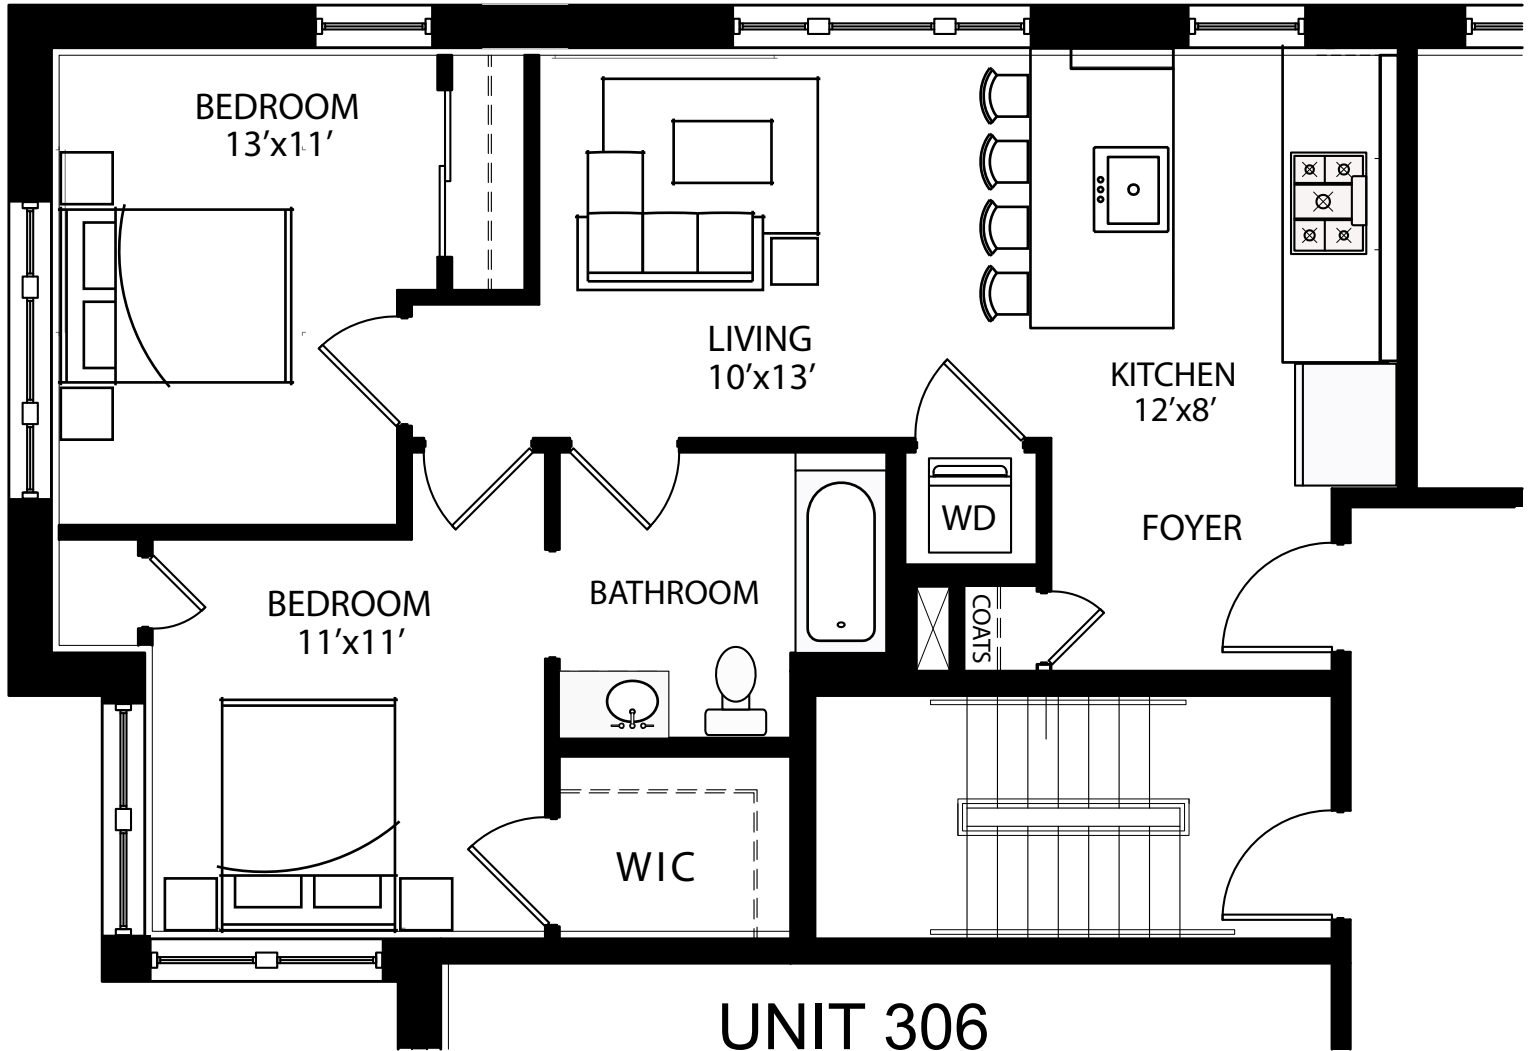

842 sf.

LAWRENCE HOUSE

Square footage is approximate, information deemed reliable but not guaranteed.
For more information contact hinesgroupsales@ttrsir.com

All dimensions are approximate and subject to final verification. Sizes, finishes and layout may be different across units in the same tier. Verify all dimensions and finishes with sales manager.