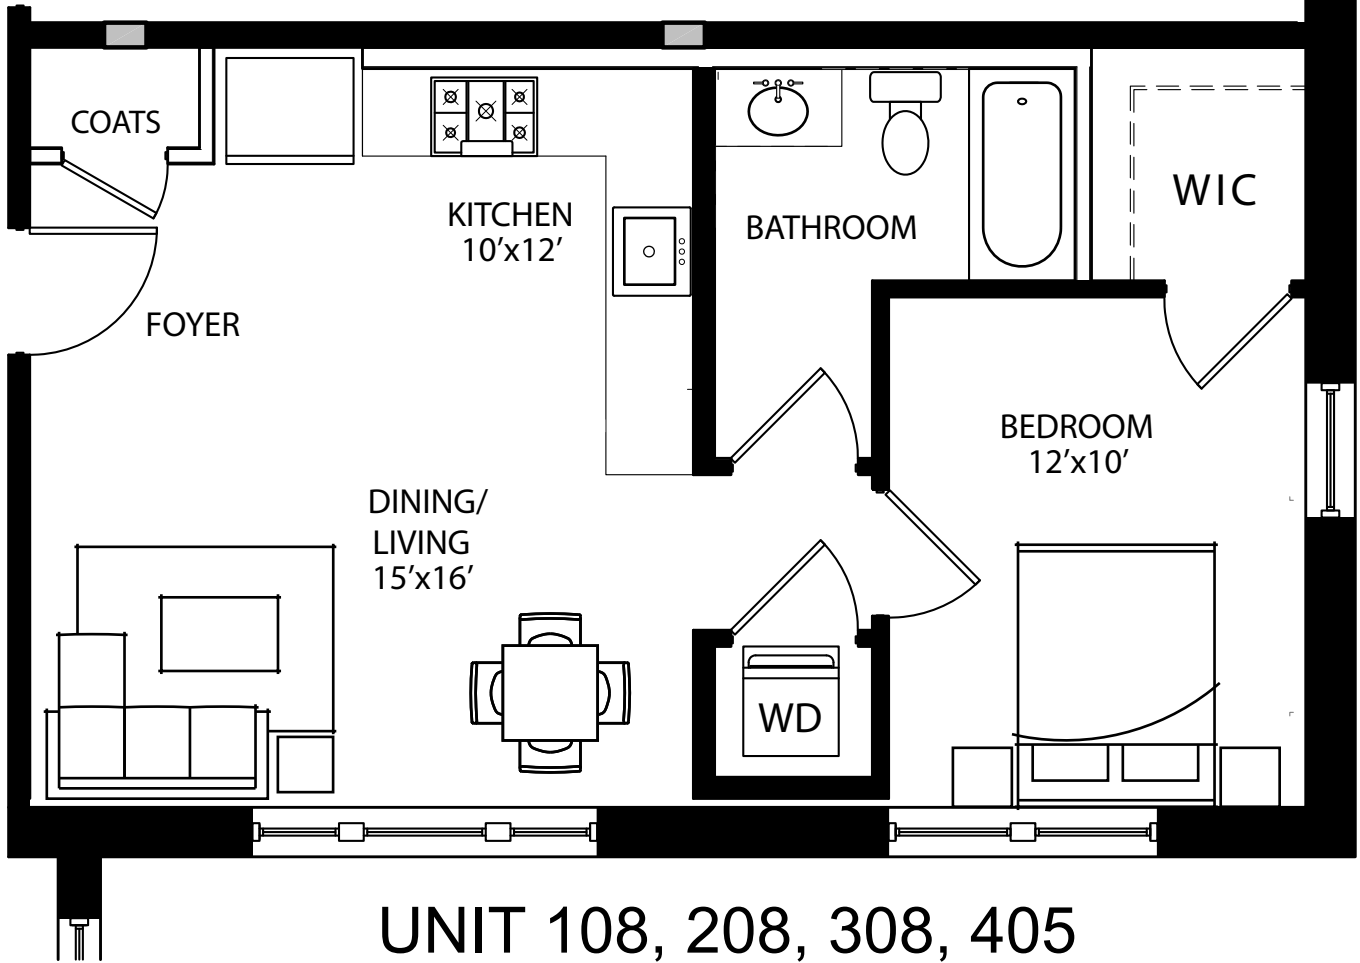

606 sf.

LAWRENCE HOUSE

Square footage is approximate, information deemed reliable but not guaranteed.
For more information contact hinesgroupsales@ttrsir.com

All dimensions are approximate and subject to final verification. Sizes, finishes and layout may be different across units in the same tier. Verify all dimensions and finishes with sales manager.