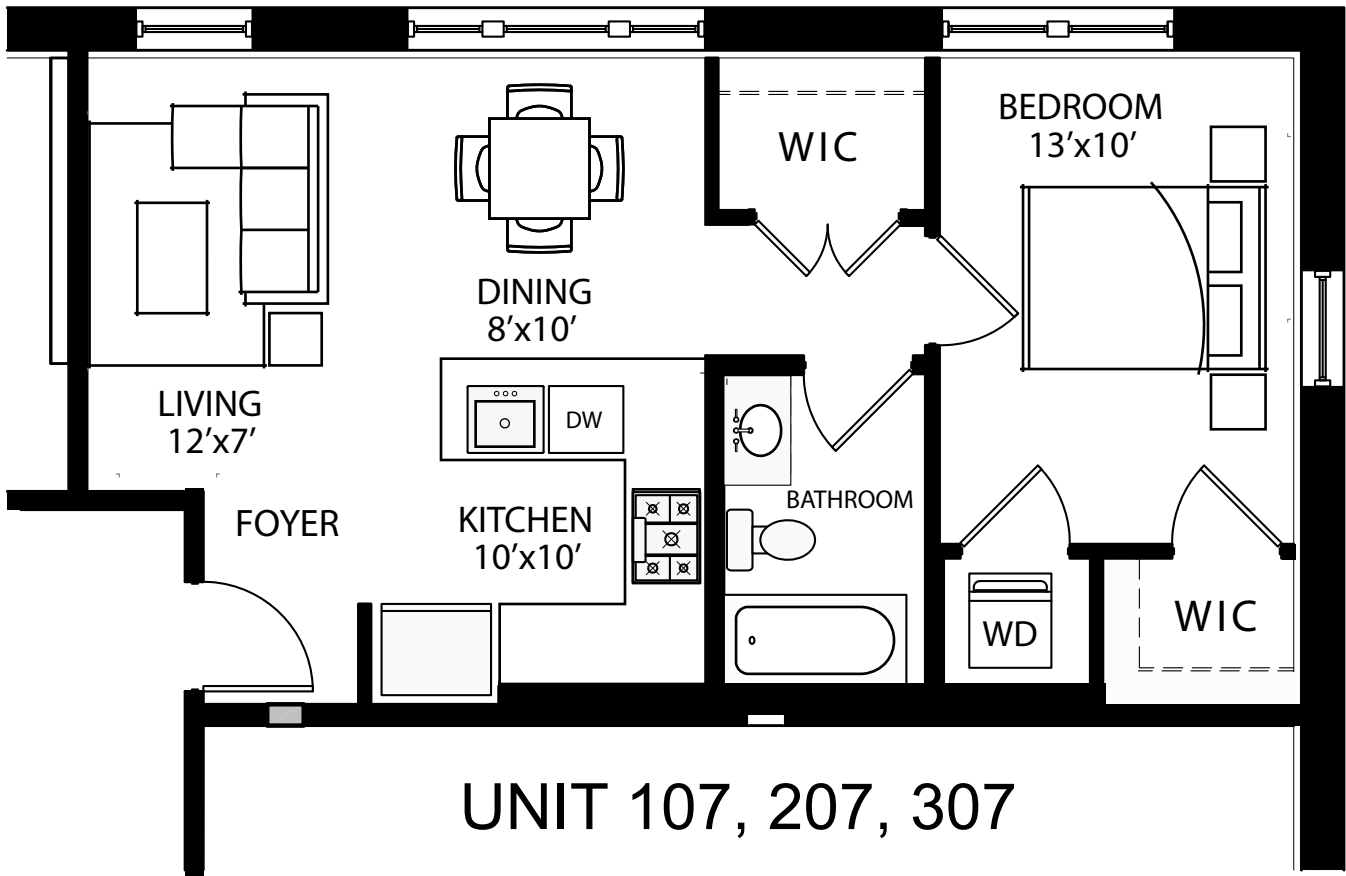

651 sf.

LAWRENCE HOUSE

Square footage is approximate, information deemed reliable but not guaranteed.
For more information contact hinesgroupsales@ttrsir.com

All dimensions are approximate and subject to final verification. Sizes, finishes and layout may be different across units in the same tier. Verify all dimensions and finishes with sales manager.