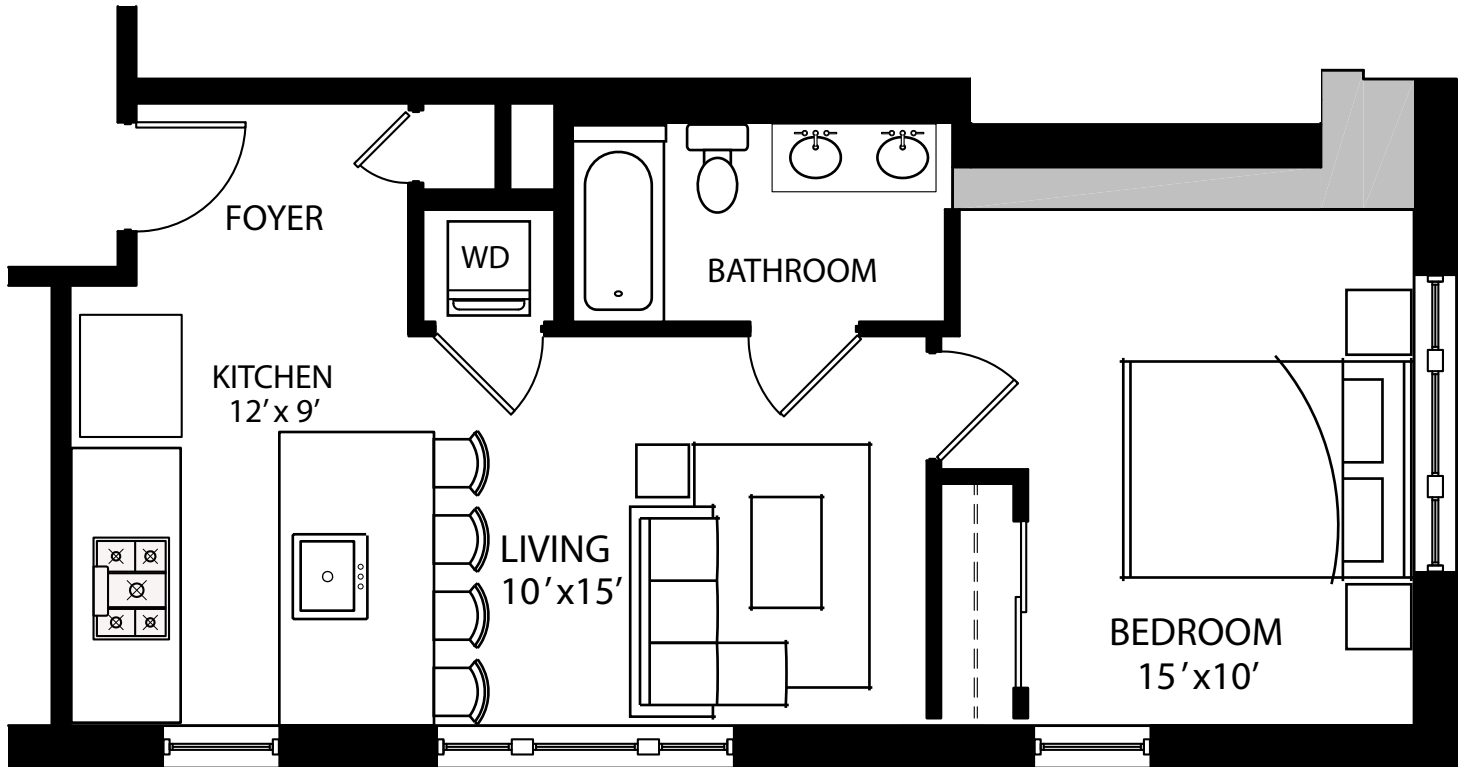

664 sf.

UNIT 106, 206

LAWRENCE HOUSE

Square footage is approximate, information deemed reliable but not guaranteed.
For more information contact hinesgroupsales@ttrsir.com

All dimensions are approximate and subject to final verification. Sizes, finishes and layout may be different across units in the same tier. Verify all dimensions and finishes with sales manager.