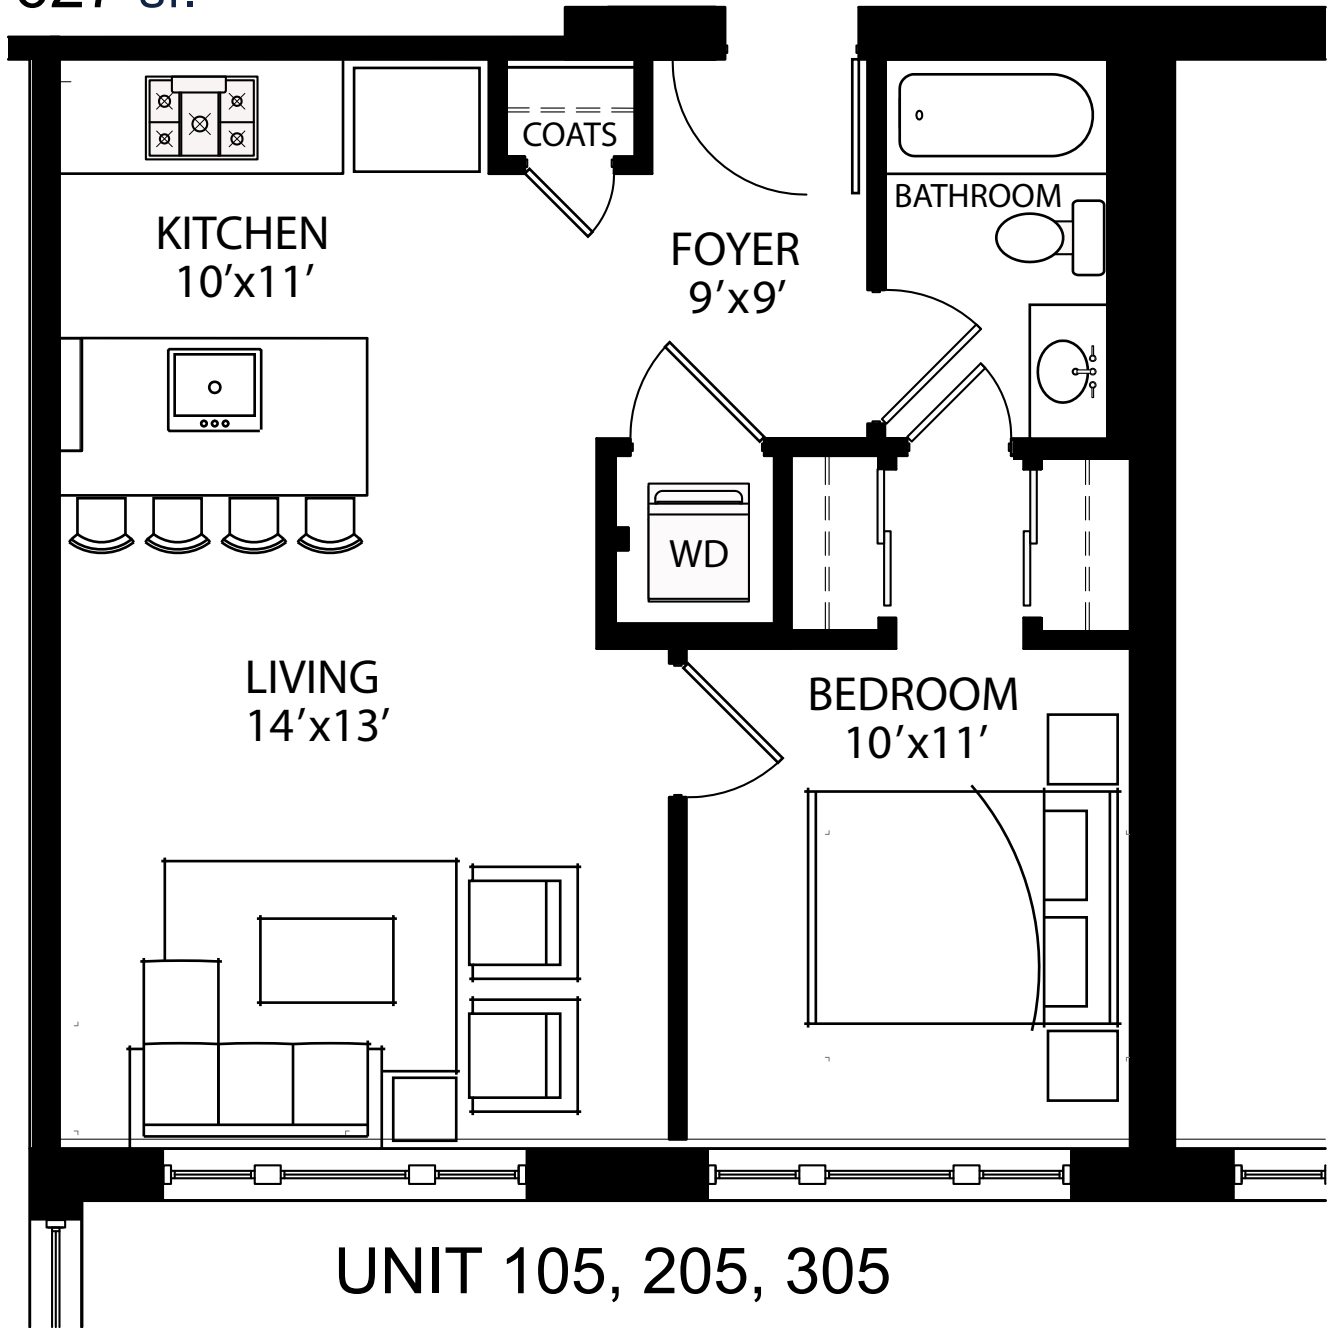

627 sf.

LAWRENCE HOUSE

Square footage is approximate, information deemed reliable but not guaranteed.
For more information contact hinesgroupsales@ttrsir.com

All dimensions are approximate and subject to final verification. Sizes, finishes and layout may be different across units in the same tier. Verify all dimensions and finishes with sales manager.