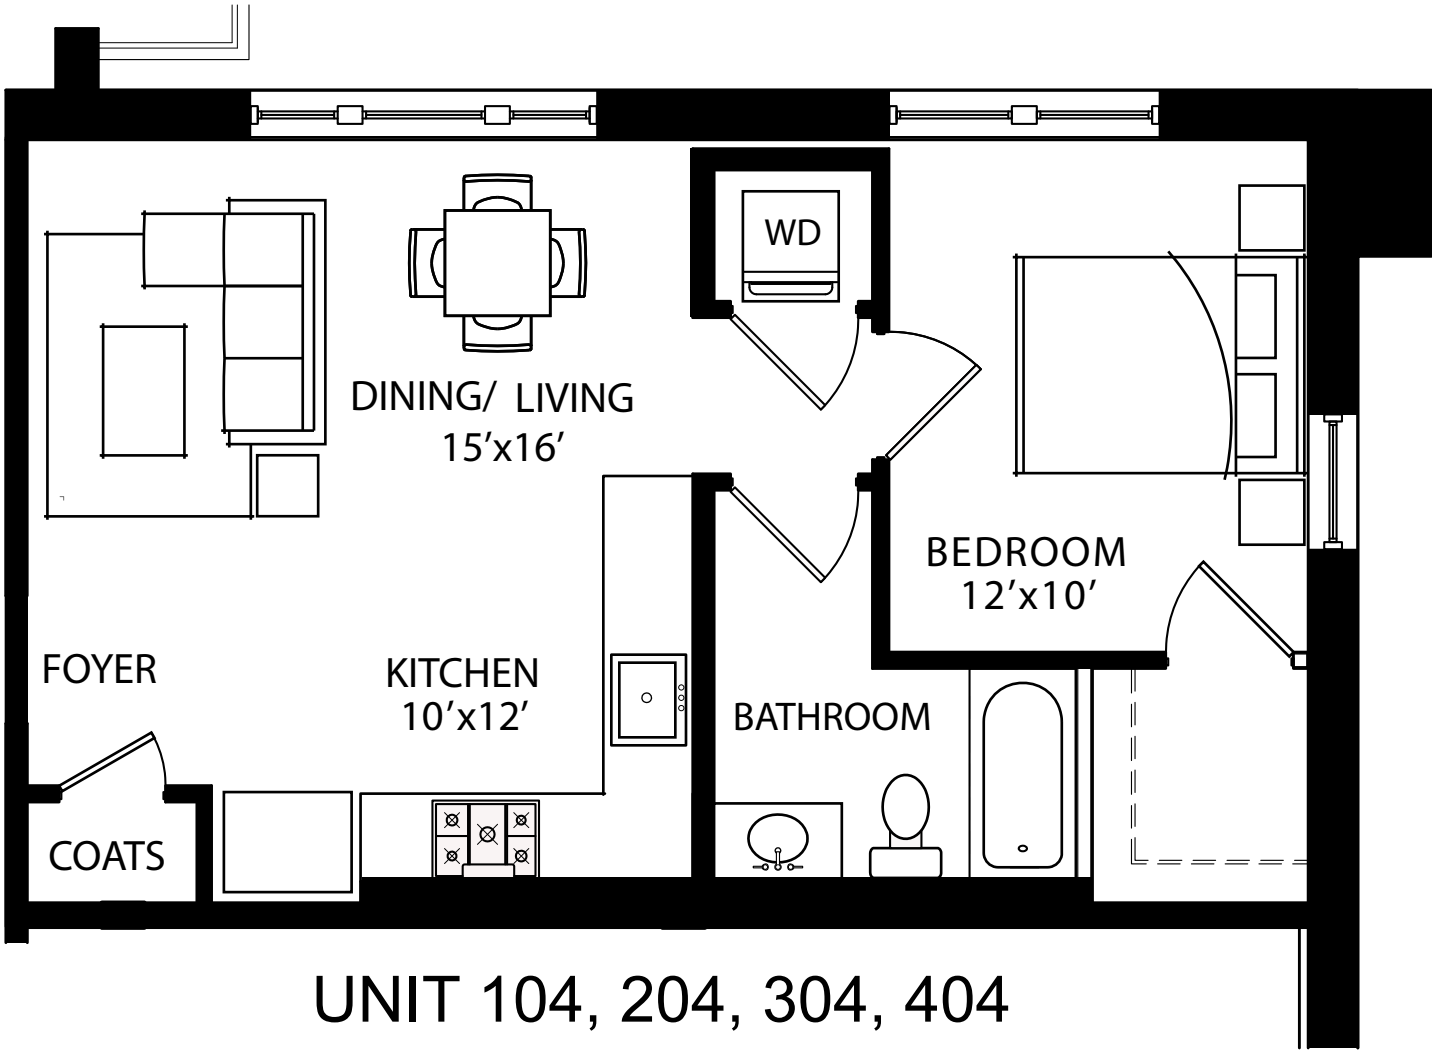

606 sf.

LAWRENCE HOUSE

Square footage is approximate, information deemed reliable but not guaranteed.
For more information contact hinesgroupsales@ttrsir.com

All dimensions are approximate and subject to final verification. Sizes, finishes and layout may be different across units in the same tier. Verify all dimensions and finishes with sales manager.