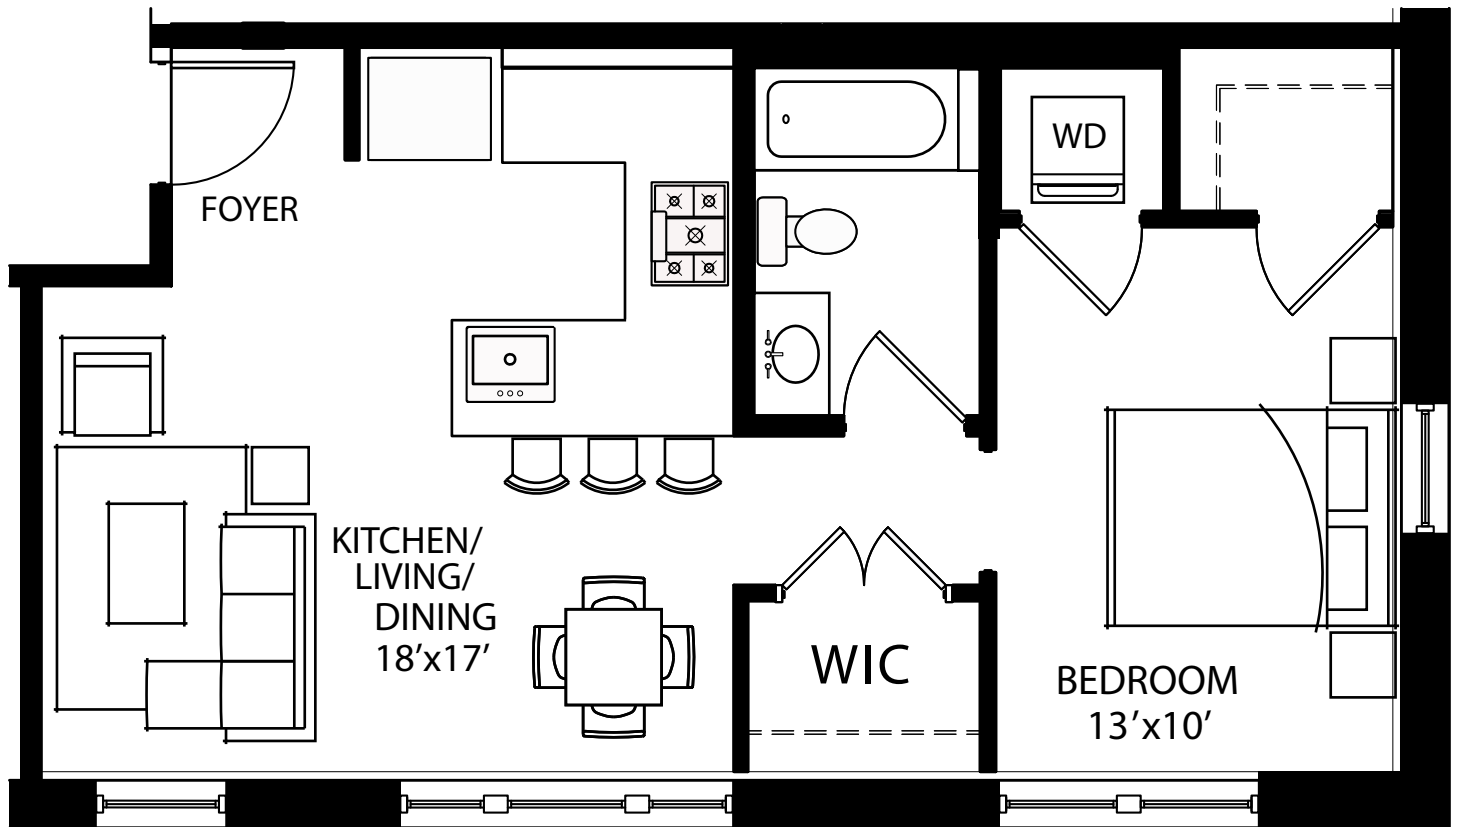

651 sf.

UNIT 103, 203, 303

LAWRENCE HOUSE

Square footage is approximate, information deemed reliable but not guaranteed.
For more information contact hinesgroupsales@ttrsir.com

All dimensions are approximate and subject to final verification. Sizes, finishes and layout may be different across units in the same tier. Verify all dimensions and finishes with sales manager.