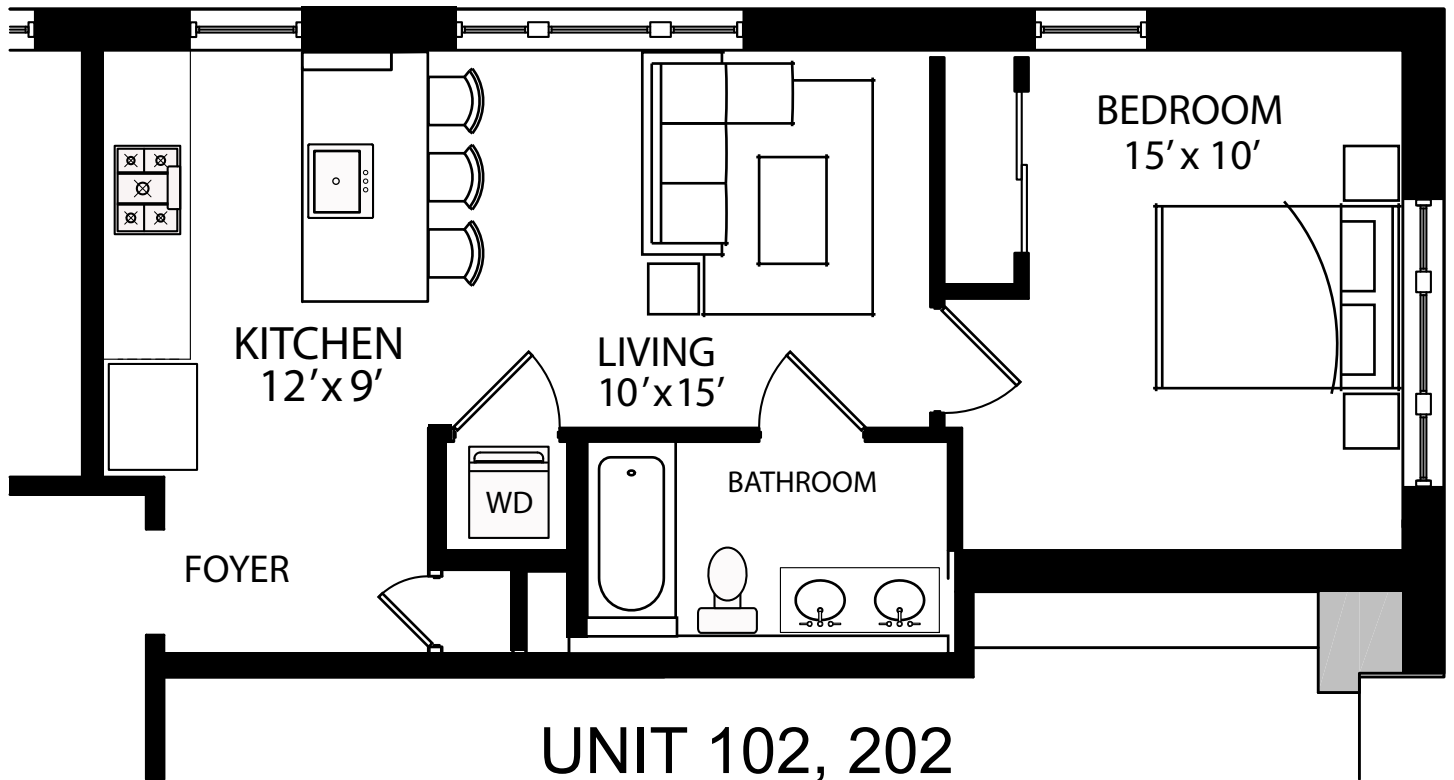

664 sf.

LAWRENCE HOUSE

Square footage is approximate, information deemed reliable but not guaranteed.
For more information contact hinesgroupsales@ttrsir.com

All dimensions are approximate and subject to final verification. Sizes, finishes and layout may be different across units in the same tier. Verify all dimensions and finishes with sales manager.