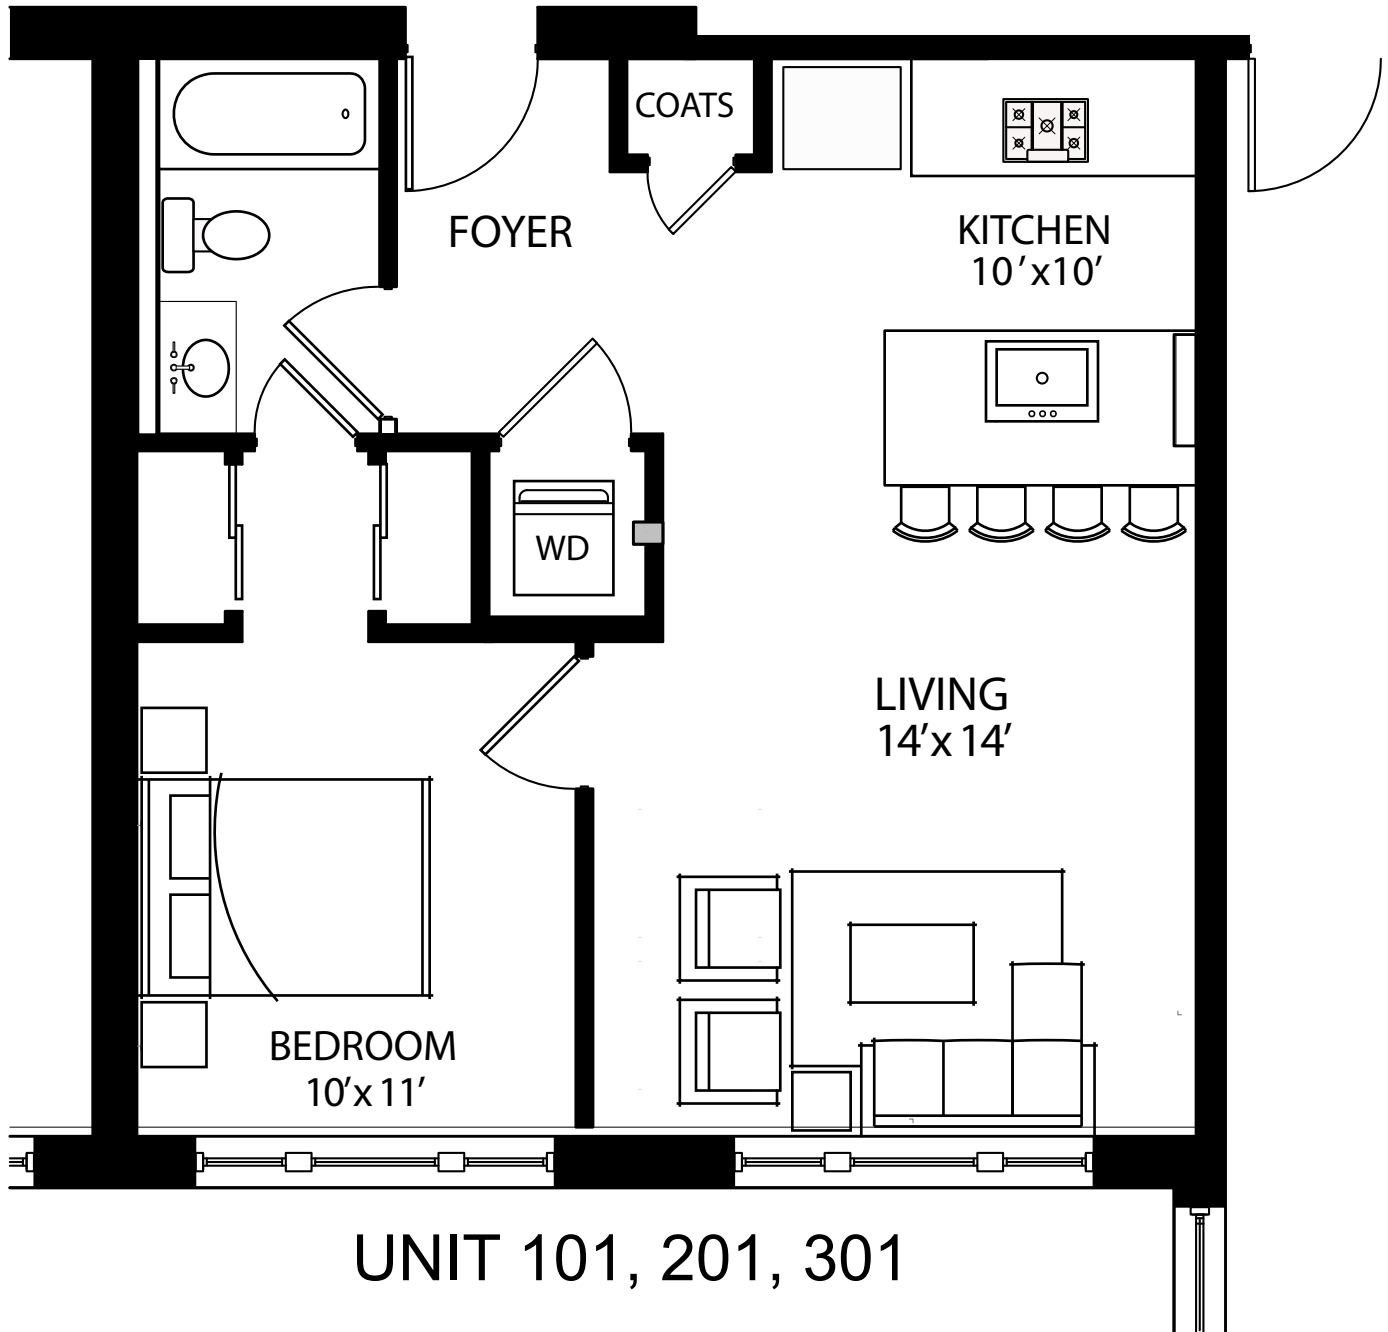

627sf.

LAWRENCE HOUSE

Square footage is approximate, information deemed reliable but not guaranteed.
For more information contact hinesgroupsales@ttrsir.com

All dimensions are approximate and subject to final verification. Sizes, finishes and layout may be different across units in the same tier. Verify all dimensions and finishes with sales manager.